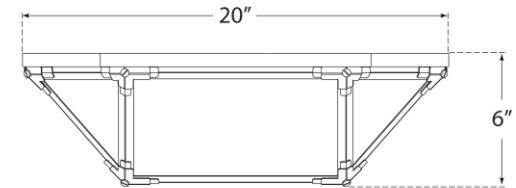

SPEC SHEET

Morris Large Flush Mount

Item # SK 4009PN-FG

Designer: Suzanne Kasler

Height: 6"

Width: 20"

Finishes: AZ, GI, PN

Glass Options: FG, WG

Socket: 4 - E26 Keyless

Wattage: 4 - 40 A

Bottom View